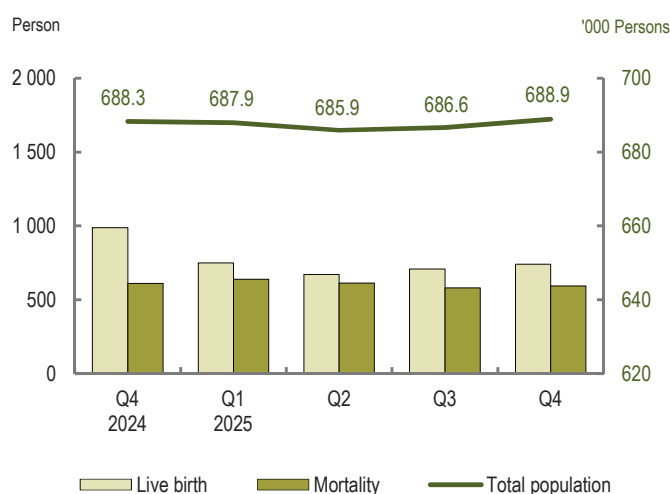

- Total population of the Macao Special Administrative Region totalled 688,900 at end-2025, up by 600 year-on-year.
- In the fourth quarter, number of live births increased by 31 quarter-on-quarter to 740, and mortality grew by 14 to 594. In 2025, live births and mortality totalled 2,870 and 2,424 respectively.
- In the fourth quarter, new arrivals from the Chinese mainland with one-way permit decreased by 86 quarter-on-quarter to 1,033, while the number of individuals newly granted right of abode fell by 109 to 174. In 2025, new arrivals from the Chinese mainland with one-way permit (3,768) and individuals newly granted right of abode (1,352) rose by 90 and 278 year-on-year respectively.

Principal Indicators

	Current quarter	Previous quarter	Change (%)
Total population (end-of-period)	688,900	686,600	0.3
Male	317,600	316,700	0.3
Female	371,300	369,900	0.4
Live birth	740	709	4.4
Male	364	386	-5.7
Female	376	323	16.4
Mortality	594	580	2.4
Male	331	351	-5.7
Female	263	229	14.8
Individuals granted right of abode			
Right of abode newly granted	174	283	-38.5
Right of abode revoked and expired	73	98	-25.5
New arrivals from the Chinese mainland with one-way permit	1,033	1,119	-7.7

Population Change

Marriage Registration

	Current quarter	Previous quarter	Change (%)
Total (case)	896	610	46.9
Male at first marriage	764	473	61.5
Female at first marriage	763	468	63.0

Top Three Underlying Causes of Death

	Current quarter	Previous quarter	Change (%)
Malignant neoplasm	238	245	-2.9
Heart diseases	107	91	17.6
Cerebrovascular diseases	46	42	9.5

Historical Data

	2020	2021	2022	2023	2024
Total population	683,100	683,200	672,800	683,700	688,300
Male	319,800	321,000	315,100	318,900	318,700
Female	363,300	362,200	357,700	364,800	369,600