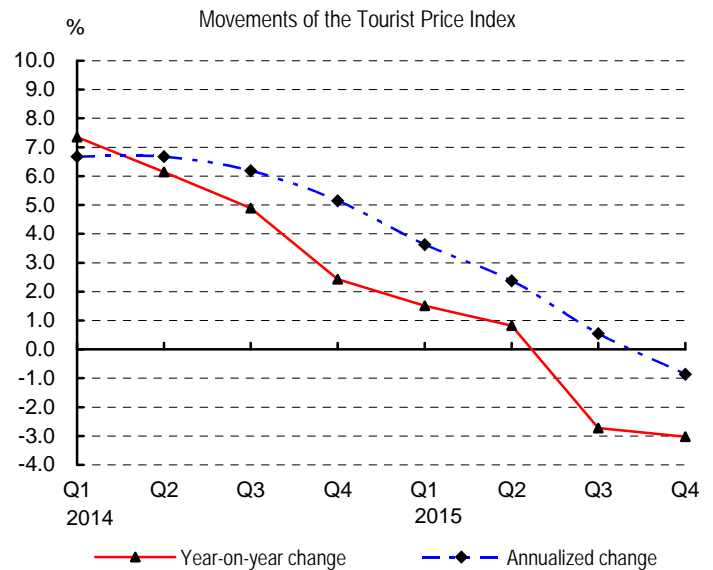

Tourist Price Index	10/2009 - 09/2010 = 100			
	Annual	Current Quarter	Previous Quarter	Same Quarter Last Year
Index Value	138.39	141.29	131.46	145.71
Quarter-to-quarter change (%)	..	7.48	-2.34	7.82
Year-on-year change (%)	-0.86	-3.03	-2.72	2.43
Annualized change (%)	..	-0.86	0.55	5.15

.. Not applicable

Changes of the TPI		%		
Goods and Services	Weight	Quarter-to-quarter	Year-on-year	Annualized
Index	100.00	7.48	-3.03	-0.86
Food, Alcoholic Beverages & Tobacco	12.78	0.70	3.86	4.53
Clothing & Footwear	15.81	9.50	-4.18	-1.78
Accommodation	23.06	25.19	-10.34	-7.08
Restaurant Services	17.47	0.15	1.42	4.02
Transport & Communications	8.11	-0.60	-2.08	1.46
Medicine & Personal Goods	6.33	0.56	0.91	0.46
Entertainment & Cultural Activities	2.07	-	2.89	4.22
Miscellaneous Goods	14.38	0.49	-0.35	-0.89

- Absolute value equals zero

Historical Data

	2010	2011	2012	2013	2014
Year-on-year change (%)					
Annual	11.13	15.46	6.05	6.80	5.15
4th Quarter	11.63	18.85	4.45	6.33	2.43

For additional information:
<http://www.dsec.gov.mo/e/index_tourist.aspx>