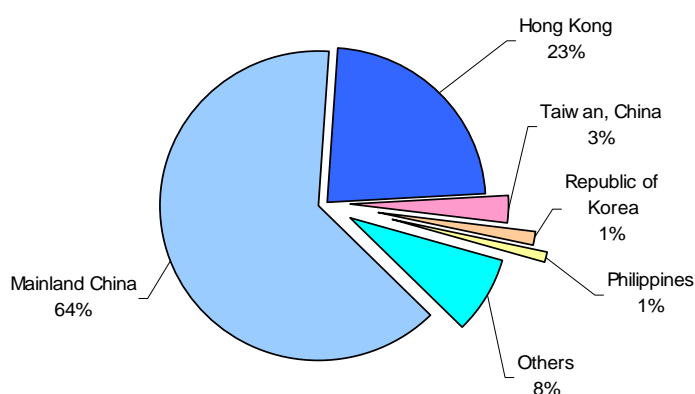

Place of Residence of Visitors

For additional information:
<http://www.dsec.gov.mo/e/visitor.aspx>