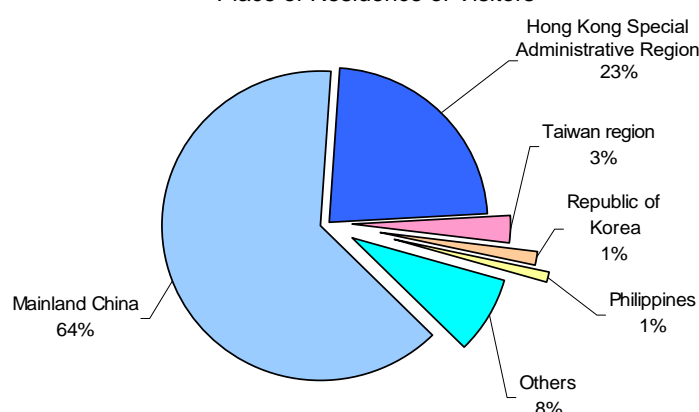

Place of Residence of Visitors

For additional information:

<http://www.dsec.gov.mo/e/visitor.aspx>