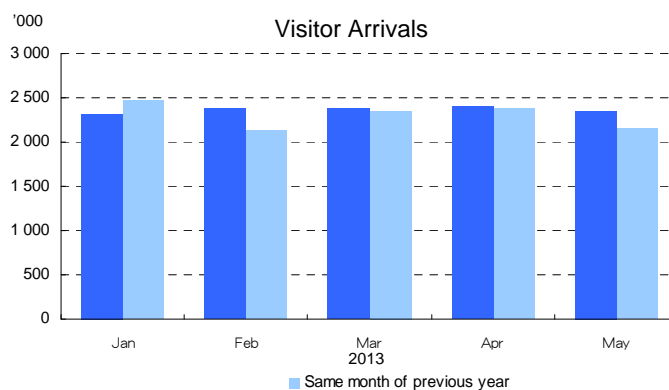

VISITOR ARRIVALS

May 2013

- Visitor arrivals increased by 9.1% year-on-year to 2,342,523; same-day visitors accounted for 51.7% of the total.
- Mainland visitors totalled 1,491,231, with 40.2% travelling to Macao under the Individual Visit Scheme.
- The average length of stay of visitors stood at 1.0 day, with overnight and same-day visitors staying 1.9 days and 0.2 day respectively.

Principal Indicators

	Current Month	Year-on-year (%)	Cumulative
Visitor Arrivals	2,342,523	9.1	11,817,305
Same-day Visitors	1,211,591	9.2	6,126,218
Mainland Visitors	1,491,231	17.3	7,441,687
Individual Visit Scheme	598,790	13.8	3,166,198
Average Length of Stay (Day)	1.0	-	..

- Absolute value equals zero

.. Not applicable

Major Sources of Asian Visitors

Place of Residence	Current Month	Year-on-year (%)	Cumulative
Mainland China	1,491,231	17.3	7,441,687
Hong Kong	540,056	-0.1	2,803,049
Taiwan, China	61,988	-21.4	382,183
Republic of Korea	33,113	5.8	192,563
Philippines	29,231	-0.7	119,171
Malaysia	24,167	-3.1	112,379
Thailand	23,220	32.7	111,185