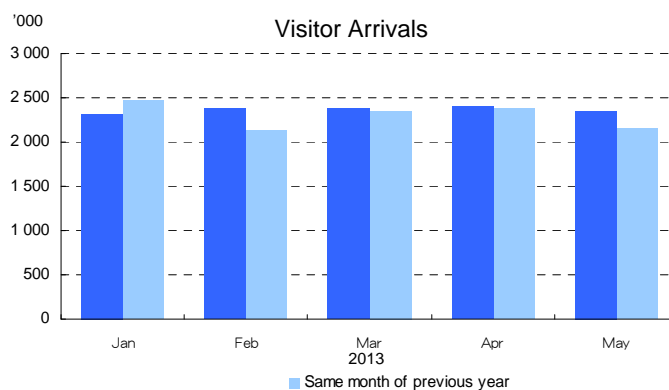

VISITOR ARRIVALS

May 2013

- Visitor arrivals increased by 9.1% year-on-year to 2,342,523; same-day visitors accounted for 51.7% of the total.
- Mainland China visitors totalled 1,491,231, with 40.2% travelling to Macao under the Individual Visit Scheme.
- The average length of stay of visitors stood at 1.0 day, with overnight and same-day visitors staying 1.9 days and 0.2 day respectively.

Principal Indicators

	Current Month	Year-on-year (%)	Cumulative
Visitor Arrivals	2,342,523	9.1	11,817,305
Same-day Visitors	1,211,591	9.2	6,126,218
Mainland China Visitors	1,491,231	17.3	7,441,687
Individual Visit Scheme	598,790	13.8	3,166,198
Average Length of Stay (Day)	1.0	-	..

- Absolute value equals zero

.. Not applicable

Major Sources of Asian Visitors

Place of Residence	Current Month	Year-on-year (%)	Cumulative
Mainland China	1,491,231	17.3	7,441,687
Hong Kong Special Administrative Region	540,056	-0.1	2,803,049
Taiwan region	61,988	-21.4	382,183
Republic of Korea	33,113	5.8	192,563
Philippines	29,231	-0.7	119,171
Malaysia	24,167	-3.1	112,379
Thailand	23,220	32.7	111,185

Historical Data

	2008	2009	2010	2011	2012
Annual total	22,933	21,753	24,965	28,002	28,082
May	2,000	1,592	2,098	2,296	2,147

Source of data: Public Security Police

Place of Residence of Visitors

For additional information: