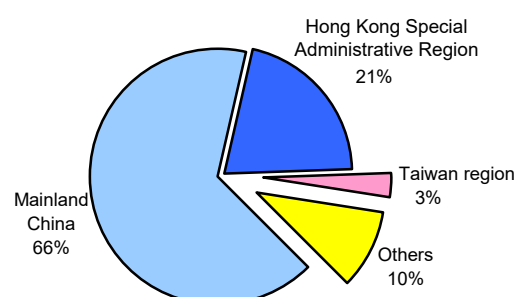

Place of Residence of Visitors

Source of data: Public Security Police

For additional information:

<http://www.dsec.gov.mo/e/visitor.aspx>