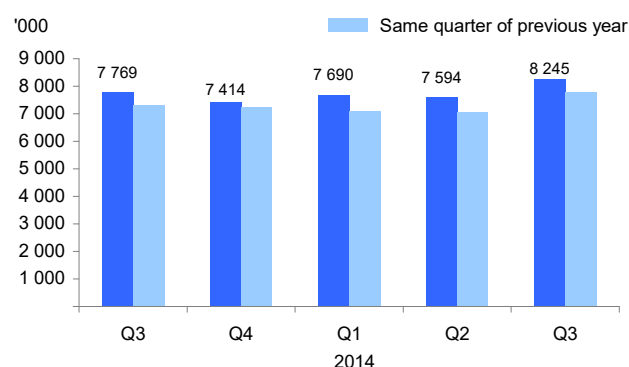

Principal Indicators

	Current Month	Year-on-year Change (%)	Q1-Q3
Visitor Arrivals	2,405,497	3.1	23,529,009
Same-day Visitors	1,241,926	5.4	12,551,453
Average Length of Stay (Day)	1.0	-	1.0

- Absolute value equals zero

Major Visitor Market

Place of Residence	Current Month	Year-on-year Change (%)	Q1-Q3
Mainland China	1,595,485	6.2	15,812,886
Hong Kong Special Administrative Region	509,181	-2.7	4,864,004
Taiwan region	79,968	-12.8	726,921
Republic of Korea	46,812	23.9	420,464
Japan	27,331	7.1	228,031
U.S.A.	13,787	6.7	133,496
Australia	8,840	-8.2	78,966
Canada	5,031	-6.5	50,225
United Kingdom	4,291	-10.7	44,160
France	2,694	-7.5	28,673

Visitor Arrivals

Visitors from Mainland China

Province and Municipality	Current Month	Q1-Q3	Individual Visit Scheme	
			Current Month	Q1-Q3
Guangdong	641,481	6,674,773	440,559	4,820,312
Fujian	75,084	669,167	16,358	167,244
Hunan	59,473	556,721	6,123	72,093
Zhejiang	58,495	522,935	21,570	199,673
Beijing	28,105	283,857	22,132	230,591
Shanghai	41,938	414,709	36,238	359,353
Tianjin	11,569	105,412	10,371	94,296
Chongqing	20,237	194,495	8,861	98,880

Historical Data

	'000				
	2009	2010	2011	2012	2013
Visitor Arrivals					
Annual	21,753	24,965	28,002	28,082	29,325
September	1,689	1,839	2,167	2,162	2,332
Same-day Visitors					
Annual	11,351	13,040	15,077	14,505	15,056
September	852	971	1,146	1,082	1,178